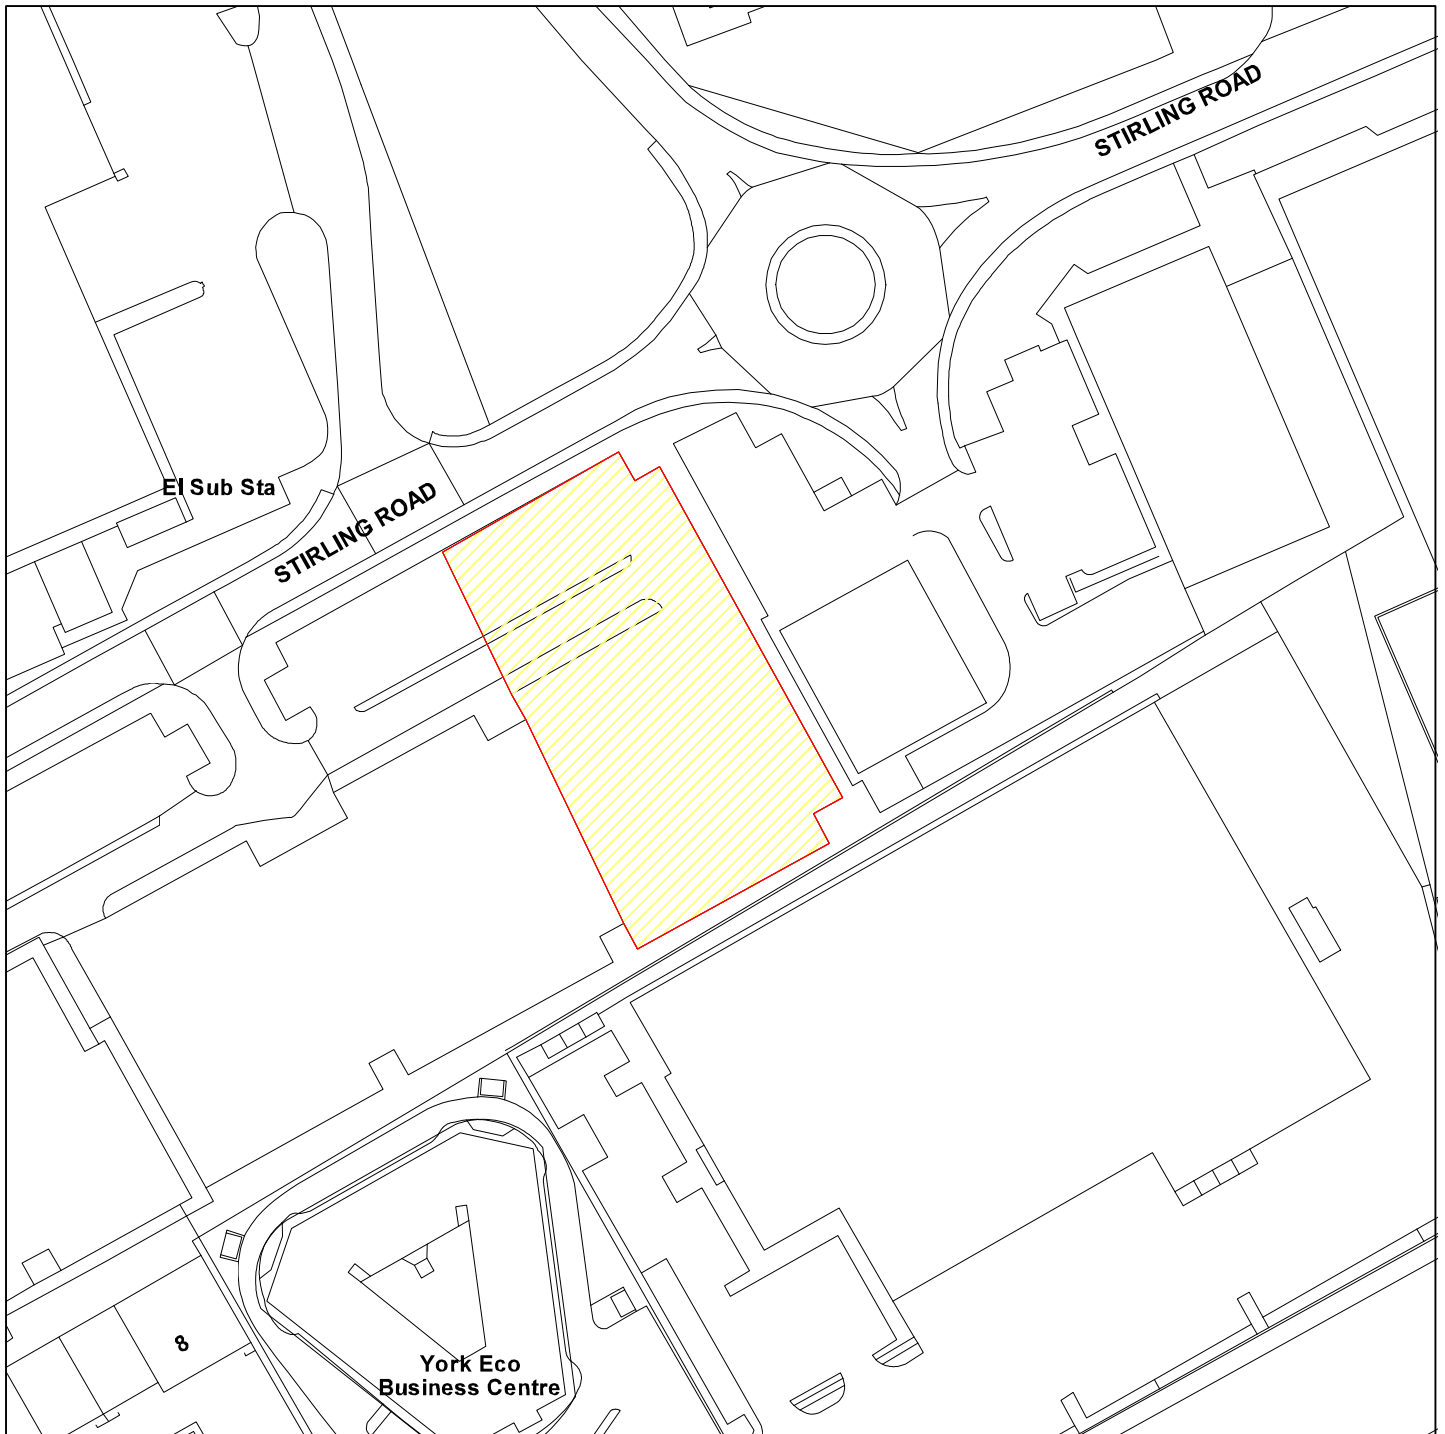

Site to the East of Vue Cinema

11/00620/OUT

GIS by ESRI (UK)

Scale : 1:1250

Reproduced from the Ordnance Survey map with the permission of the Controller of Her Majesty's Stationery Office © Crown Copyright 2000.

Unauthorised reproduction infringes Crown Copyright and may lead to prosecution or civil proceedings.

Organisation	City of York Council
Department	Planning and Sustainable Development
Comments	
Date	01 August 2011
SLA Number	Not Set